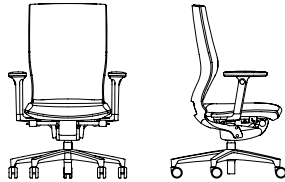

mot77/mot87

Drehstuhl mit 58 cm hoher Rückenlehne

mot77/mot87

Task chair with 58 cm high backrest

mot78/mot88

Drehstuhl mit 71 cm hoher Rückenlehne